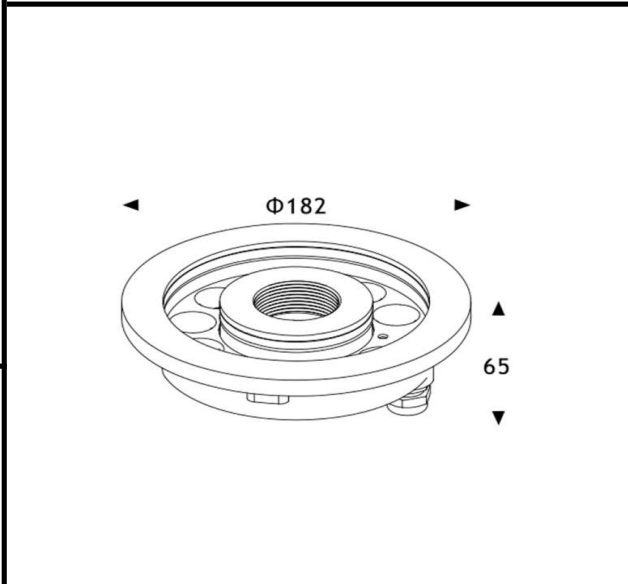

Sovitron Interior Pvt.Ltd.

Model Name	EDGE-4092 / DL-OBL-4092-18
Description	UNDER WATER LIGHT (DONUT)

Technical description	Image
-----------------------	-------

Dimension	Dia=182mm H=65mm
Frame	Aluminum die cast
Color Tempertaure	3000K
Power	18W
Total Luminous Flux	1170 lm
Efficacy	65 lm/W
IP rating	68
Color Rendering	≥80
Mounting	Recessed
Optics	Clear glass
Dimming	NON-Dimmable
Operating Voltage	DC24V
Standard Lifetime	L70 minimum at 50,000 burning hours

Dimension diagram

Remarks:-

Address: Plot #7 Saroorpur-Nangla Industrial Area,Ballabgharh-Sohna Road,Faridabad-121005
Email: info@sovitron.com